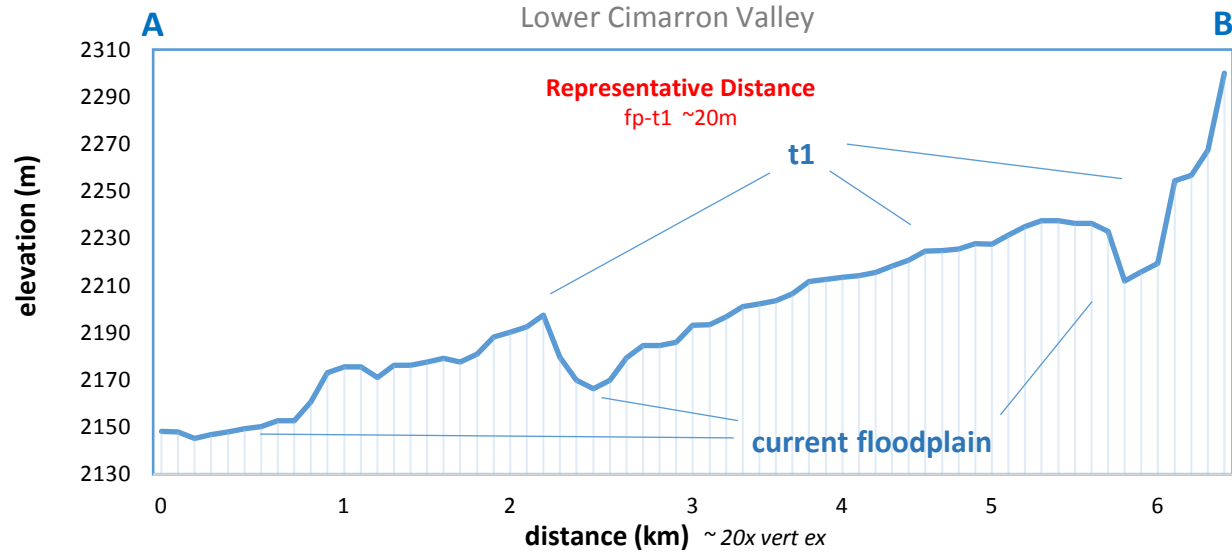

## Profile cimarron-t1-ln

GRASS Source: cimarron-t1-ln.csv\_elev39108\_PERMANENT.cvs

		North Latitude		West Longitude	
<b>Map: Cimarron</b>		38°49'15.35"	38°18'10.77"	108°15'49.80"	107°34'58.65"
<b>CP (Typical Location)</b>	<b>209-a</b>	<b>38°24'21"</b>		<b>107°31'20"</b>	
Rep FP Elevation (m)		2170			
<b>Landforms</b>		<b>t1</b>			
Rep m above FP		20			

Profile Data (see next page)