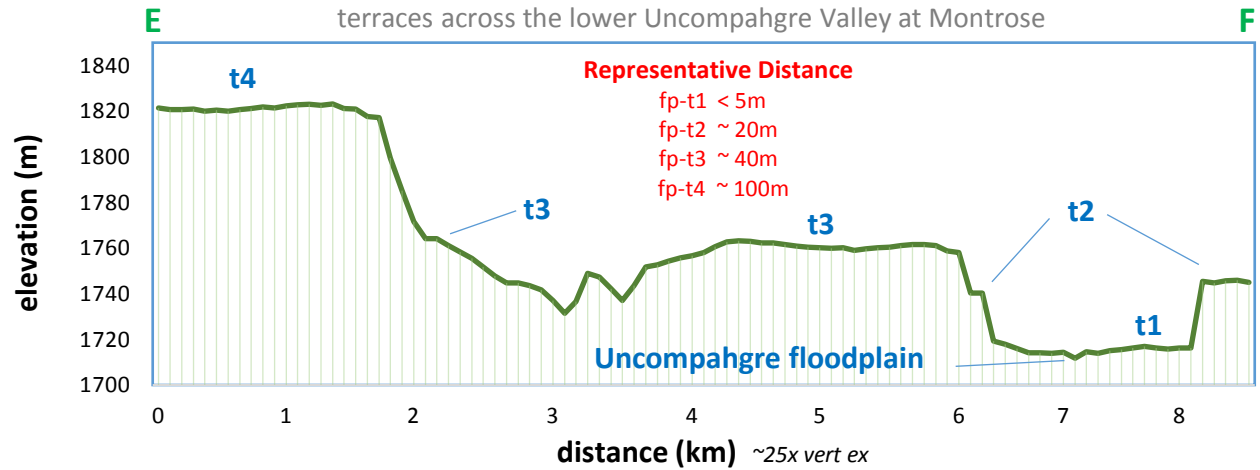

Profile uncompahgre-t1-t4-xs

GRASS Source: uncompahgre-t1-t4-xs_elev39108_PERMANENT.cvs

		North Latitude		West Longitude	
Map: Montrose		38°49'15.35"	38°18'10.77"	108°15'49.80"	107°34'58.65"
CP (Typical Location)	205-a	38°34'48"		107°58'39"	
Rep FP Elevation (m)		1710			
Landforms		t1	t2	t3	t4
Rep m above FP		<5	20	40	100

Profile Data (see next page)