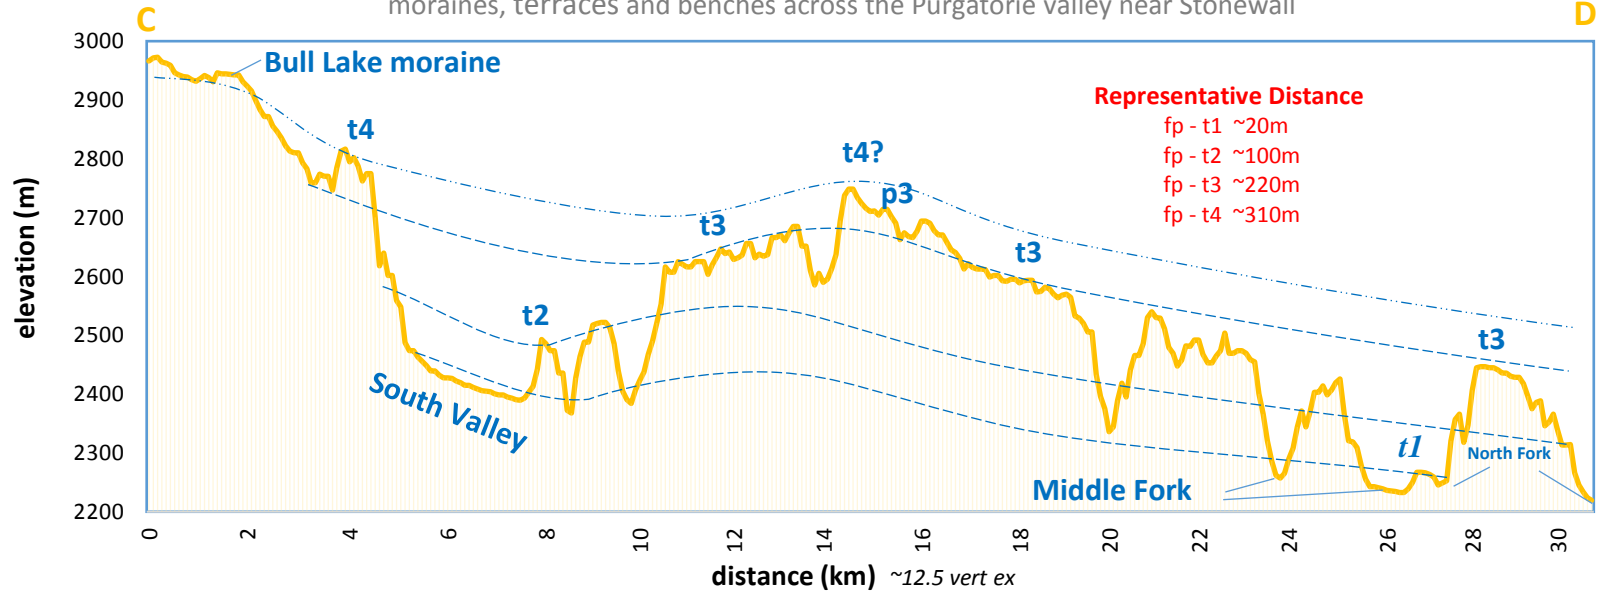

## Profile purgatorie-t1-t4-xs

moraines, terraces and benches across the Purgatorie valley near Stonewall

GRASS Sources: purgatorie-t1-t4-xs.csv\_elev38106\_PERMANENT.cvs  
purgatorie-t1-t4-xs.csv\_elev38105\_PERMANENT.cvs

		North Latitude		West Longitude		
<b>Map: Stonewall</b>		37°11'34.25"	37°03'34.83"	105°06'59.67"	104°56'15.81"	
<b>CP</b> (Typical Location)	<b>501-a</b>	<b>37°09'22"</b>		<b>105°00'36"</b>		
Rep FP Elevation (m)		<b>2400</b>				
<b>Landforms</b>		<b>t1</b>	<b>t2</b>	<b>t3</b>	<b>t4</b>	<b>p3</b>
Rep m above FP		<b>20</b>	<b>100</b>	<b>220</b>	<b>310</b>	<b>220</b>